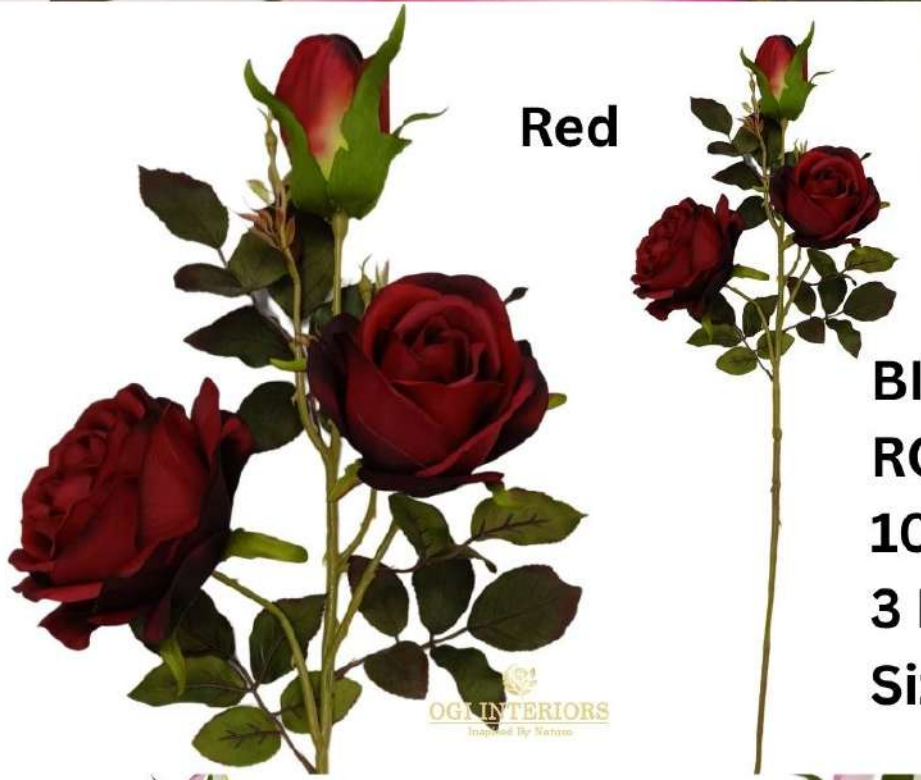

# 5 Big Flowers Carnation Stick

100533-O170

Size : 32"

**Dark Pink**

**Orange**

**OGI INTERIORS**  
Inspired By Nature

**Red**

**BIG VELVET  
ROSE STICK  
100156-O198  
3 Big Flowers  
Size: 32"**

**Pink**

**Single Stick Rose 100103-0129 Size: 22"**

**Pink**

**Yellow**

**Red**

**Yellow**

**Single Stick Rose**

**100142-O133**